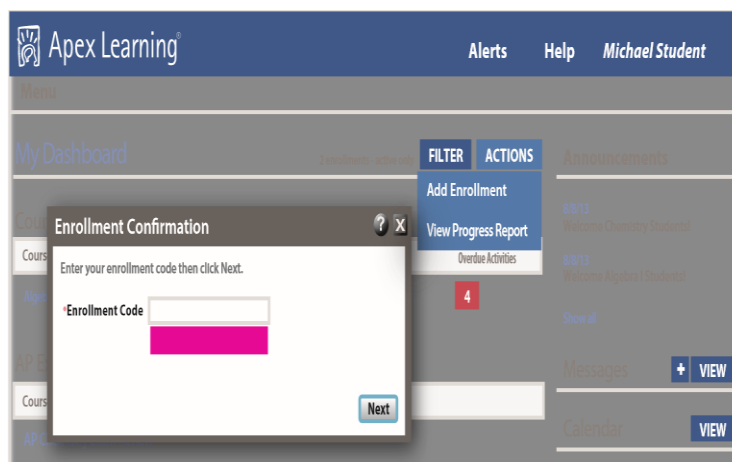

# Are you ready for Algebra 1?

**Prepare with Apex Learning!**

*Any student that will be taking Algebra 1 in 2019-2020 in middle or high school can practice their skills and prevent instructional loss over*

Sign in at [www.apexvs.com](http://www.apexvs.com)

Username: d + student ID

Password: student created

1. On the Dashboard screen, click Actions > Add Enrollment. The enrollment dialog box opens.
2. Enter the enrollment code for the school you will attend in 2019-20 in the Enrollment Code Field
3. Click the Next button and then Enroll.
4. Click the Close button. Refresh your screen to view new enrollments. The course can now be accessed from the My Dashboard screen